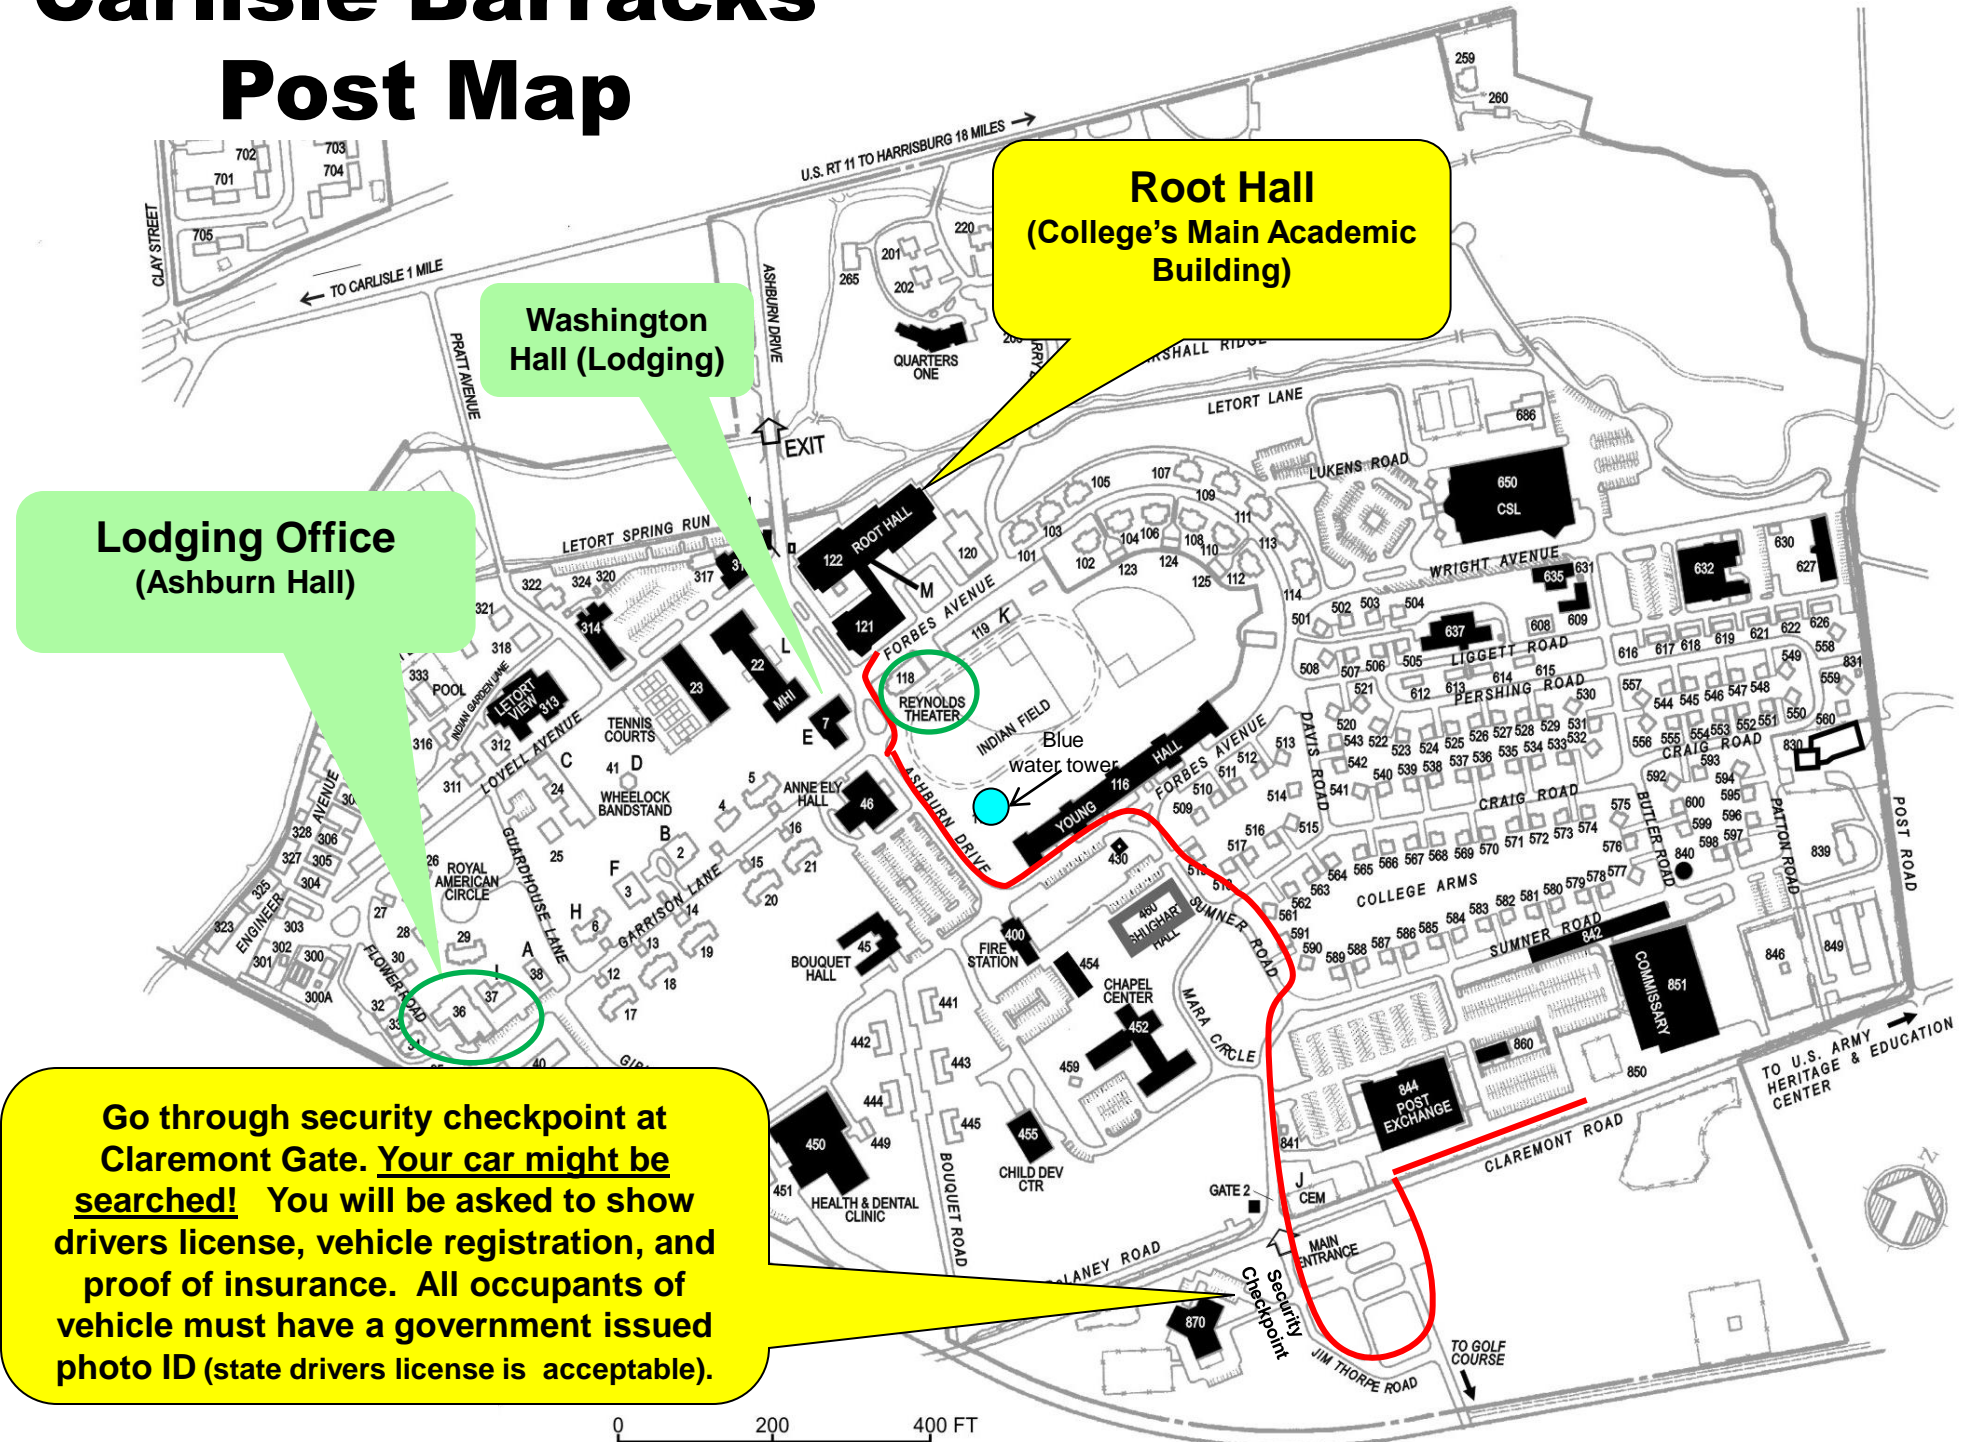

Carlisle Barracks Post Map

Washington Hall (Lodging)

Root Hall (College's Main Academic Building)

Lodging Office (Ashburn Hall)

Go through security checkpoint at Claremont Gate. Your car might be searched! You will be asked to show drivers license, vehicle registration, and proof of insurance. All occupants of vehicle must have a government issued photo ID (state drivers license is acceptable).